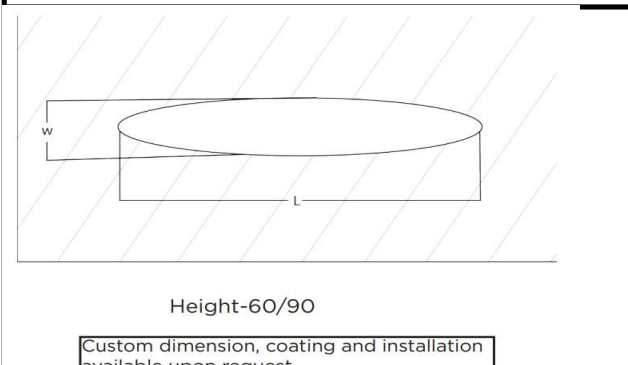

Sovitron Interior Pvt.Ltd.

<b>Model Name</b>	Disc Oval Recessed /DLADSOVDRD-35
<b>Description</b>	Architectural Light

Technical description	Image
-----------------------	-------

<b>Dimension</b>	Custom Dimension H=60/90/95mm
<b>Frame</b>	Aluminium
<b>Color Tempertaure</b>	4000K
<b>Power</b>	35W
<b>Total Luminous Flux</b>	3500 lm
<b>Efficacy</b>	100 lm/W
<b>IP rating</b>	50
<b>Color Rendering</b>	≥80
<b>Mounting</b>	Pendant
<b>Optics</b>	White Opal Diffuser
<b>Dimming</b>	NON-Dimmable
<b>Operating Voltage</b>	220-240 VAC
<b>Standard Lifetime</b>	L70 minimum at 50,000 burning hours

**Dimension diagram**

**Remarks:-**

**Address: Plot #7 Saroorpur-Nangla Industrial Area,Ballabgarh-Sohna Road,Faridabad-121005**  
**Email: info@sovitron.com**